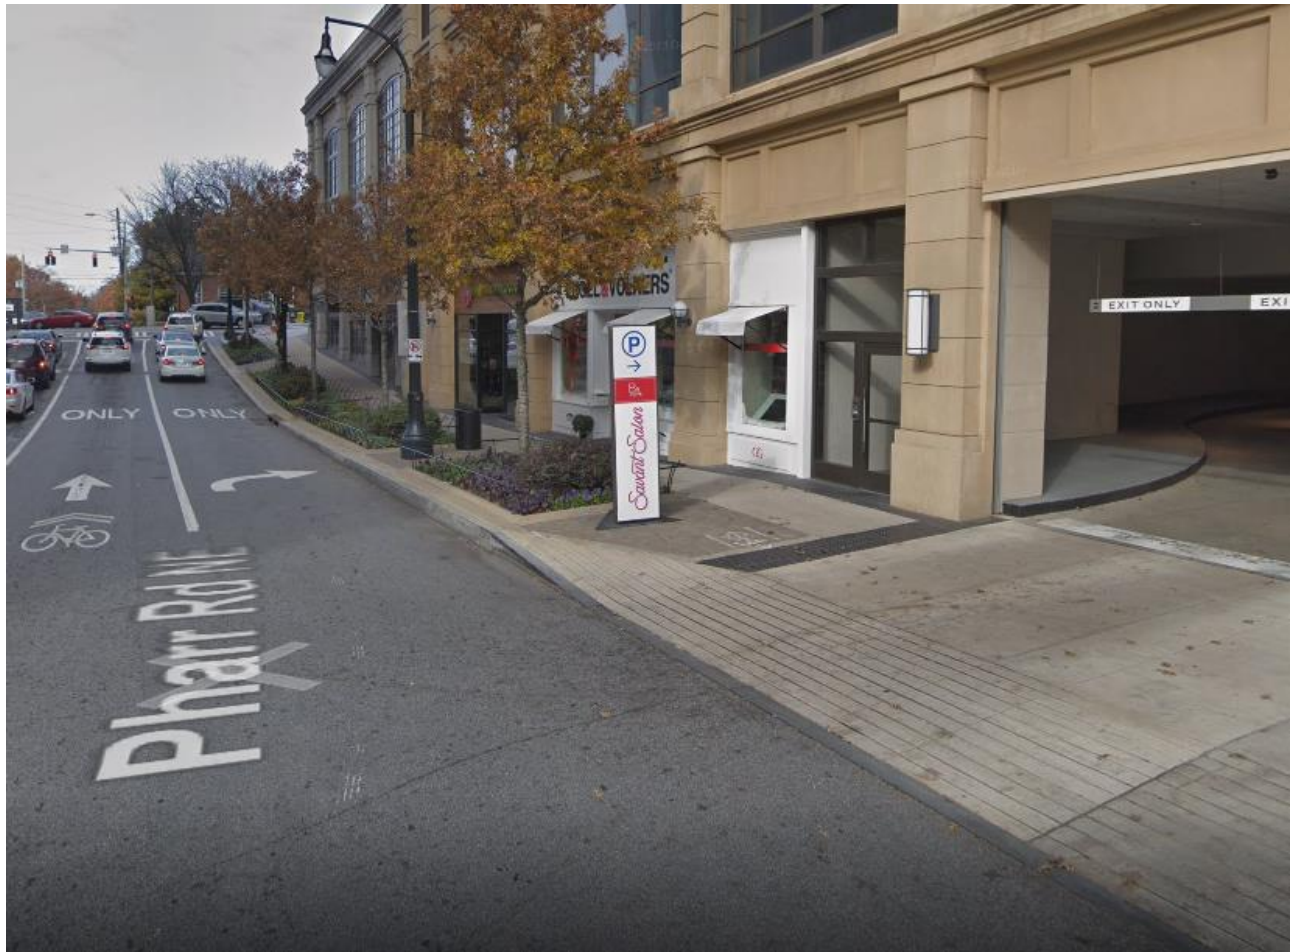

## Parking Garage for Validated Parking

- Drive into the parking garage closest to the Peachtree Road NE & Pharr Intersection - Next to F45 Sports
- Retrieve the parking voucher and park anywhere down the ramp or on the next level down
- We are located on level B1 - If you parked down the ramp, please take the elevator up to this level
- Once you are on level B1, walk back outside the garage back to Pharr Road and walk to your left - You will pass F45 Sports & Savant Salon.

## Parking Garage for Validated Parking

**WE ARE CONVENIENTLY LOCATED ON PHARR ROAD NE NEAR THE PEACHTREE STREET  
INTERSECTION AT THE SHOPS BUCKHEAD - ATLANTA  
WE ARE NEXT TO SAVANT SALON & F45 TRAINING.  
VALIDATED PARKING IS PROVIDED FOR UP TO 3 HOURS.**