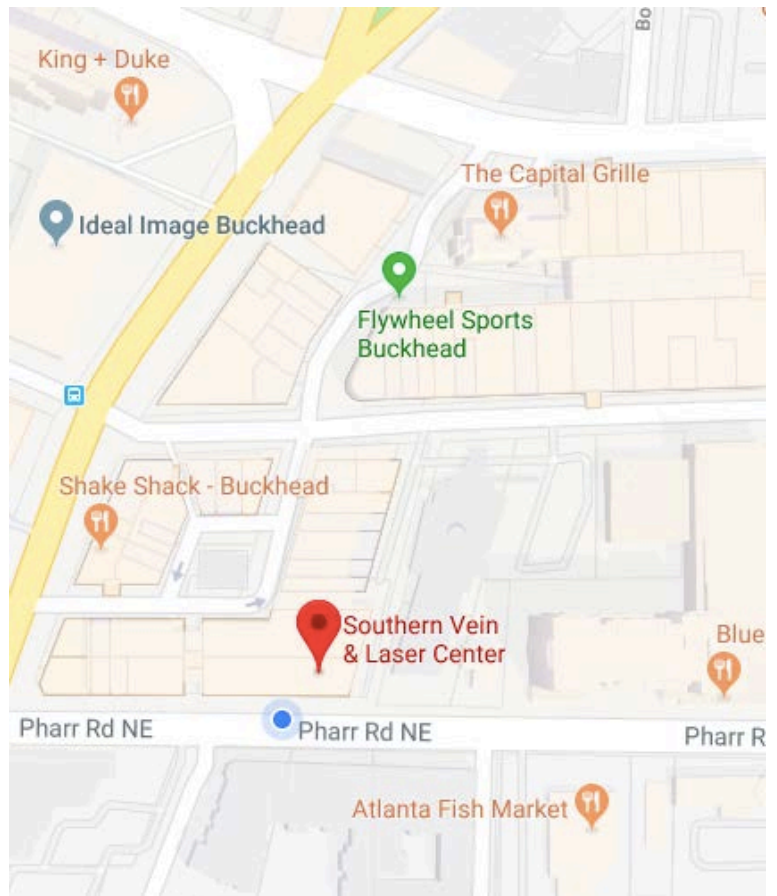

Directions To Our Buckhead Atlanta Location

The Shops Buckhead - Atlanta | 240 Pharr Road NE | Atlanta GA 30305

FROM THE EAST

Take I-20 West into Downtown

Merge onto I-85 North and follow to Exit GA 400 North

FROM THE WEST

Take I-20 EAST into Downtown

Merge onto I-85 North and follow to Exit GA 400 North

Take 1st Exit - Lenox Road

Turn left and follow signs for Peachtree Road South

Turn right onto Peachtree Road and continue 1 mile

The Shops Buckhead - Atlanta will be on your left hand side at the corner of Peachtree Road

FROM THE SOUTH

Take I-85 North and follow to Exit GA 400 North

Take 1st Exit - Lenox Road

Turn right and follow signs for Peachtree Road South

Turn right onto Peachtree Road and continue 1 mile

The Shops Buckhead - Atlanta will be on your left hand side at the corner of Peachtree Road and Buckhead Avenue

FROM THE NORTH

Take I-285 East (From I-75) or I-285 West (From I-85) and exit onto GA-400 South