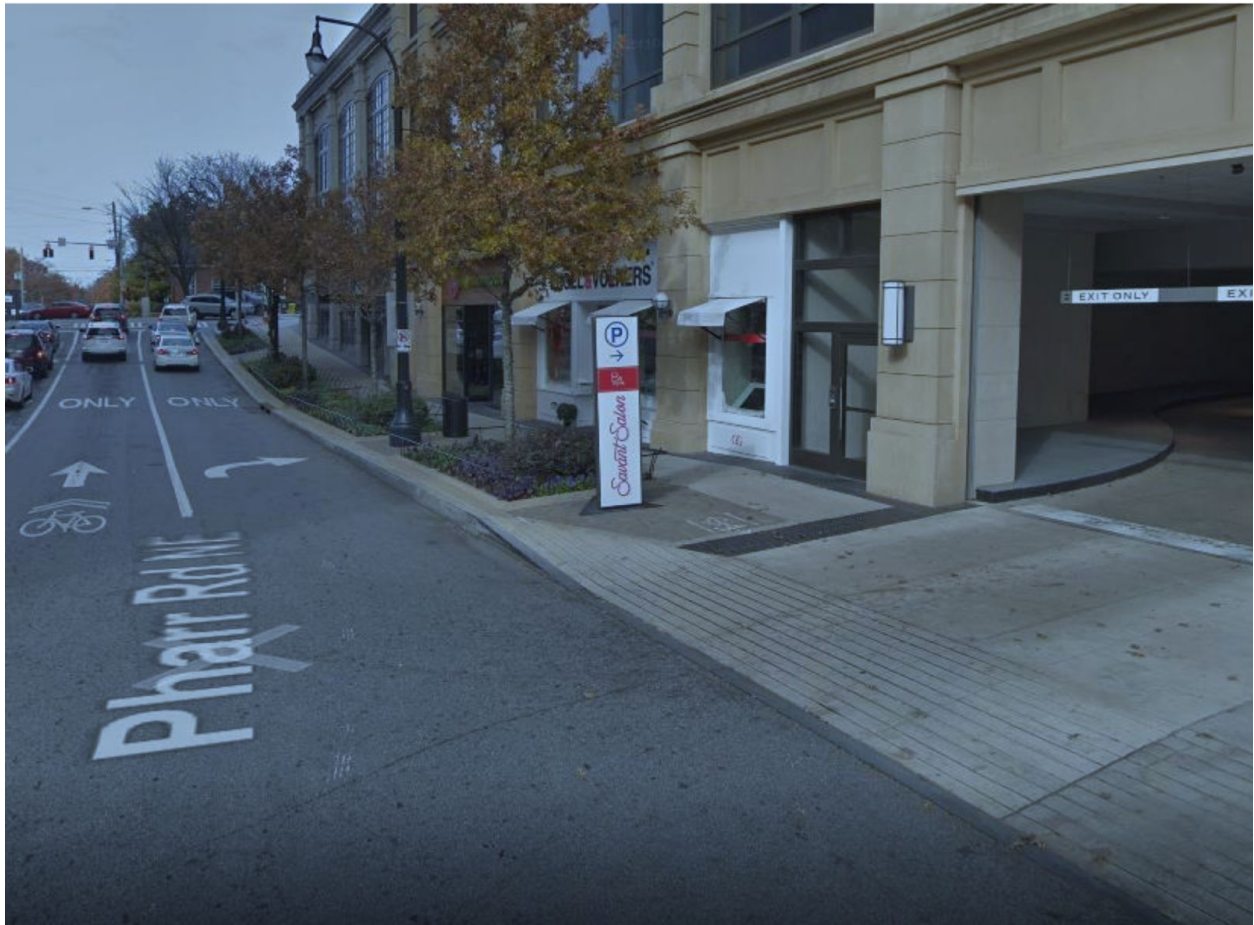

Parking Garage for Validated Parking

- Drive into the parking garage closest to the Peachtree Road NE & Pharr Intersection - Next to F45 Sports
- Retrieve the parking voucher and park anywhere down the ramp or on the next level down
- We are located on level B1 - If you parked down the ramp, please take the elevator up to this level
- Once you are on level B1, walk back outside the garage back to Pharr Road and walk to your left - You will pass F45 Sports & Savant Salon.

Parking Garage for Validated Parking

WE ARE CONVENIENTLY LOCATED ON PHARR ROAD NE NEAR THE PEACHTREE STREET INTERSECTION AT THE SHOPS BUCKHEAD - ATLANTA

WE ARE NEXT TO SAVANT SALON & F45 TRAINING.

VALIDATED PARKING IS PROVIDED FOR UP TO 3 HOURS.